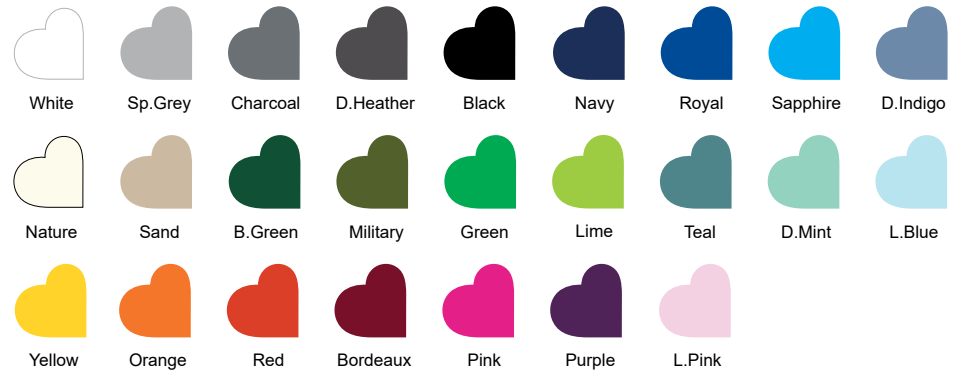

Neutral®

Certified Responsibility™

060001
MENS CLASSIC T-SHIRT

DESCRIPTION

Classic fitted / Regular short sleeves / Crew neck / Elastane rib knitted neckband / Neck tape / Ringspun combed cotton

COMPOSITION

100% Organic Fairtrade Cotton
Single Jersey Knit, 185 g/m²

SIZES

S-M-L-XL-2XL-3XL

COLOURS

MEASUREMENTS

Size	S	M	L	XL	2XL	3XL
½ Width	48	51	54	57	60	63
Full length	69	72	75	78	81	84

CERTIFICATES

License no. DK078048